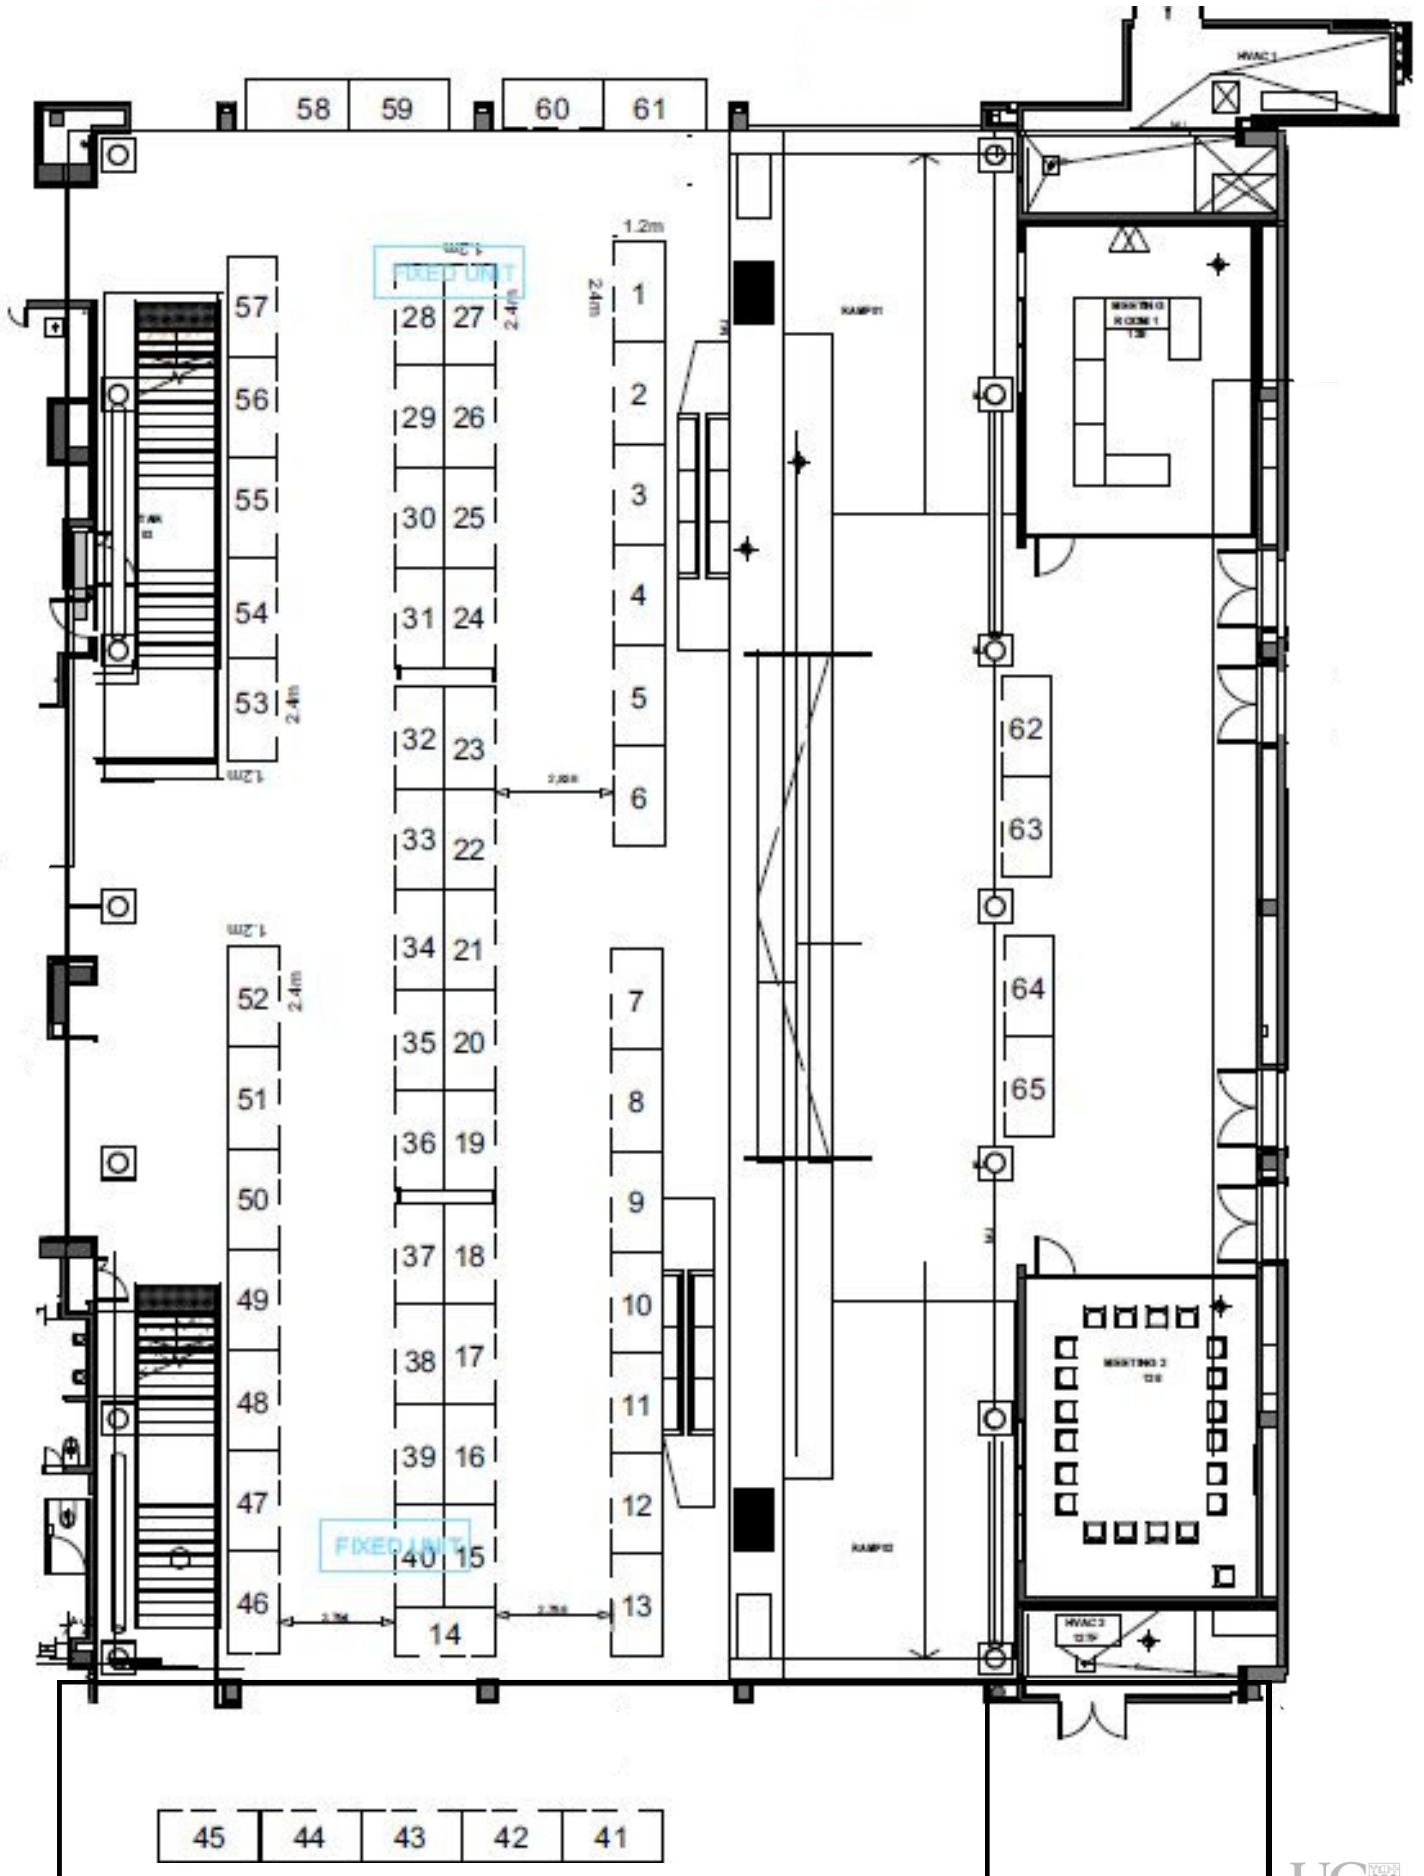

University of Canterbury, Taiopenga Rapuara | STEM Careers Fair 2024

Full Exhibitor Placements List

Ernest Rutherford	
Site	Company Name
82	New Zealand Defence Force
83	Mainstream Engineering
84	DTCE Structural Engineers
85	Wyma Engineering
86	KPMG
87	Optiver
88	Richards Consulting Engineers
89	Robert Bird Group

University of Canterbury, Taiopenga Rapuara | STEM Careers Fair 2024 Exhibitor Map (Rātā)